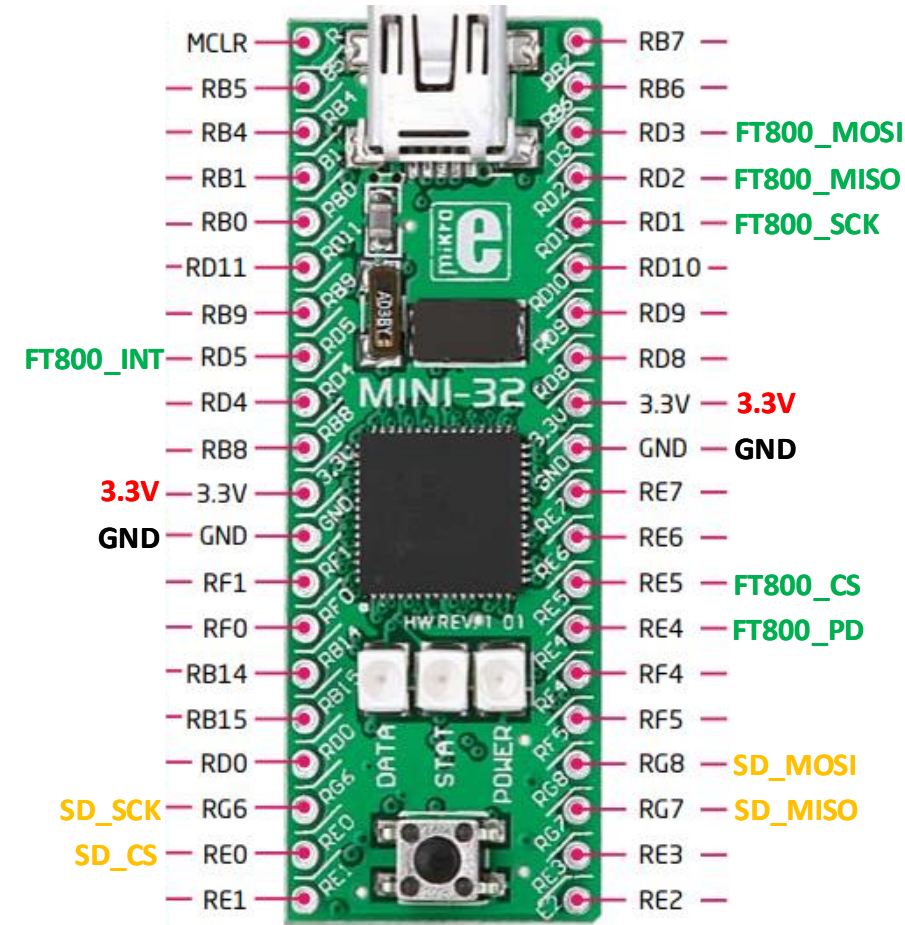

ConnectEVE

- 1 FT800_CS
- 2 FT800_SCK
- 3 FT800_MISO
- 4 FT800_MOSI
- 5 FT800_INT
- 6 FT800_PD
- 7 Audio+
- 8 Audio-
- 9 3.3V
- 10 GND

MINI-32 for PIC32MX

Speaker

Audio+ Audio-

SD Card module